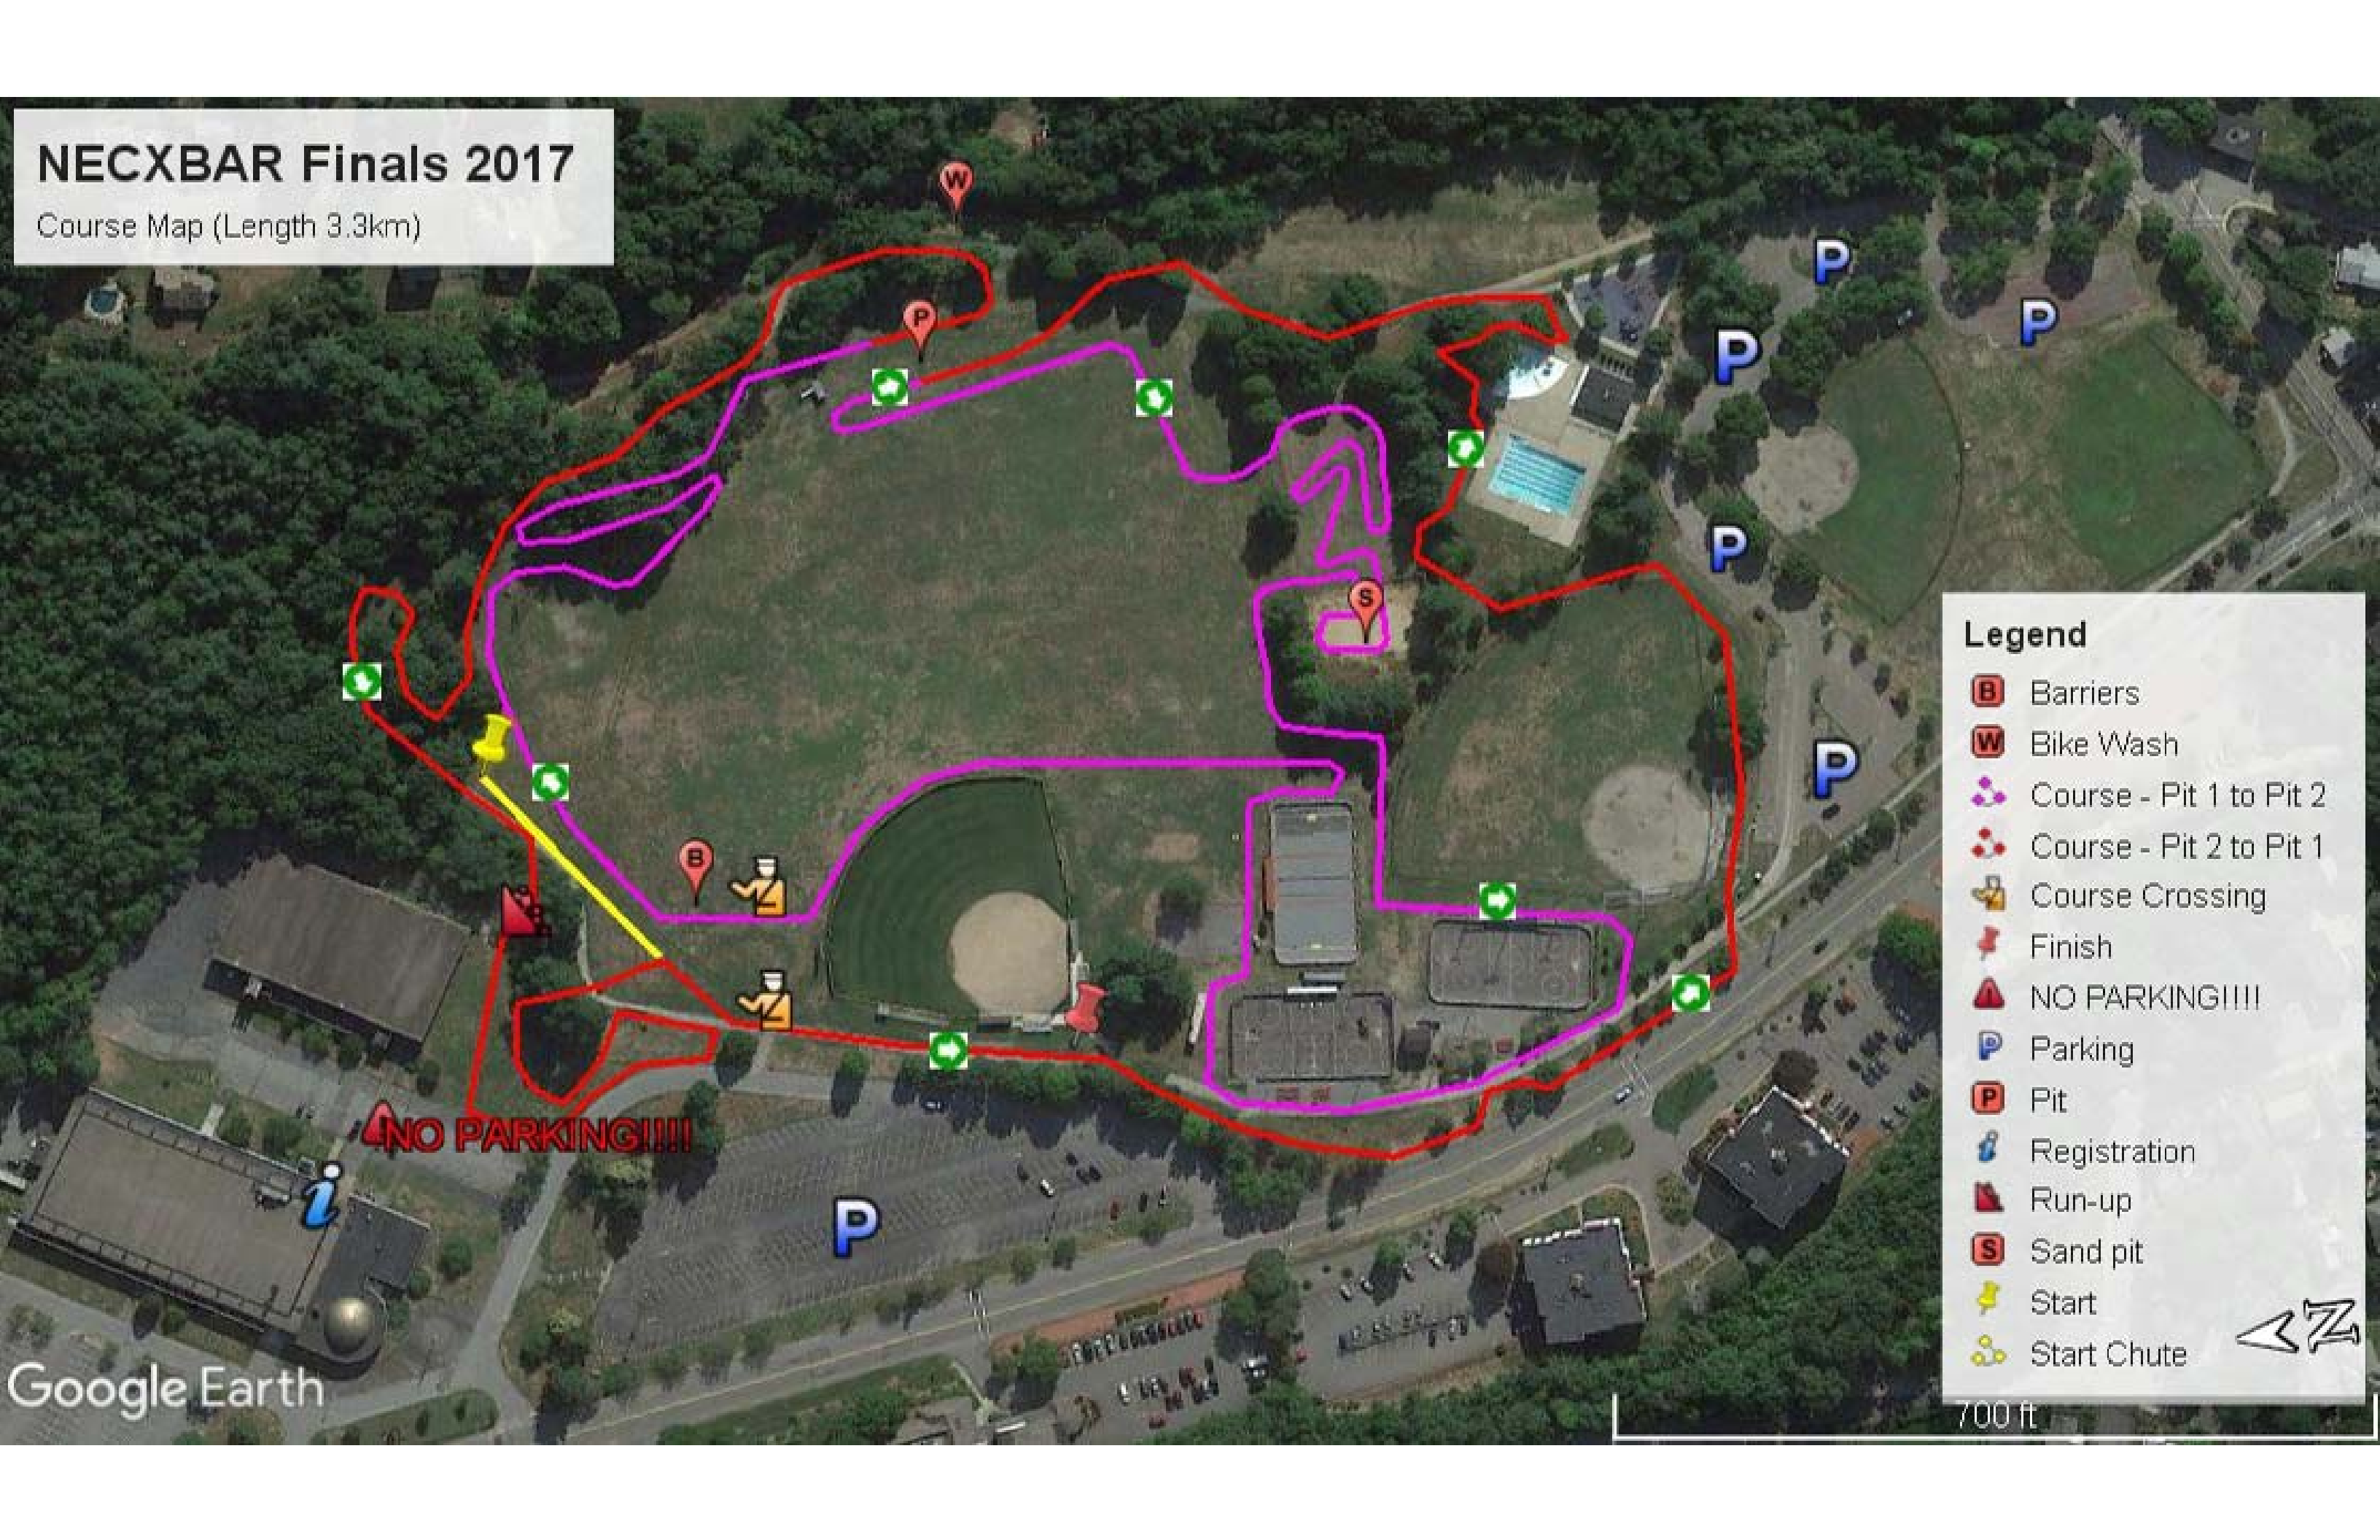

NECXBAR Finals 2017

Course Map (Length 3.3km)

Legend

- B** Barriers
- W** Bike Wash
- Course - Pit 1 to Pit 2
- Course - Pit 2 to Pit 1
- Course Crossing
- Finish
- NO PARKING!!!!**
- P** Parking
- P** Pit
- Registration
- Run-up
- S** Sand pit
- Start
- Start Chute